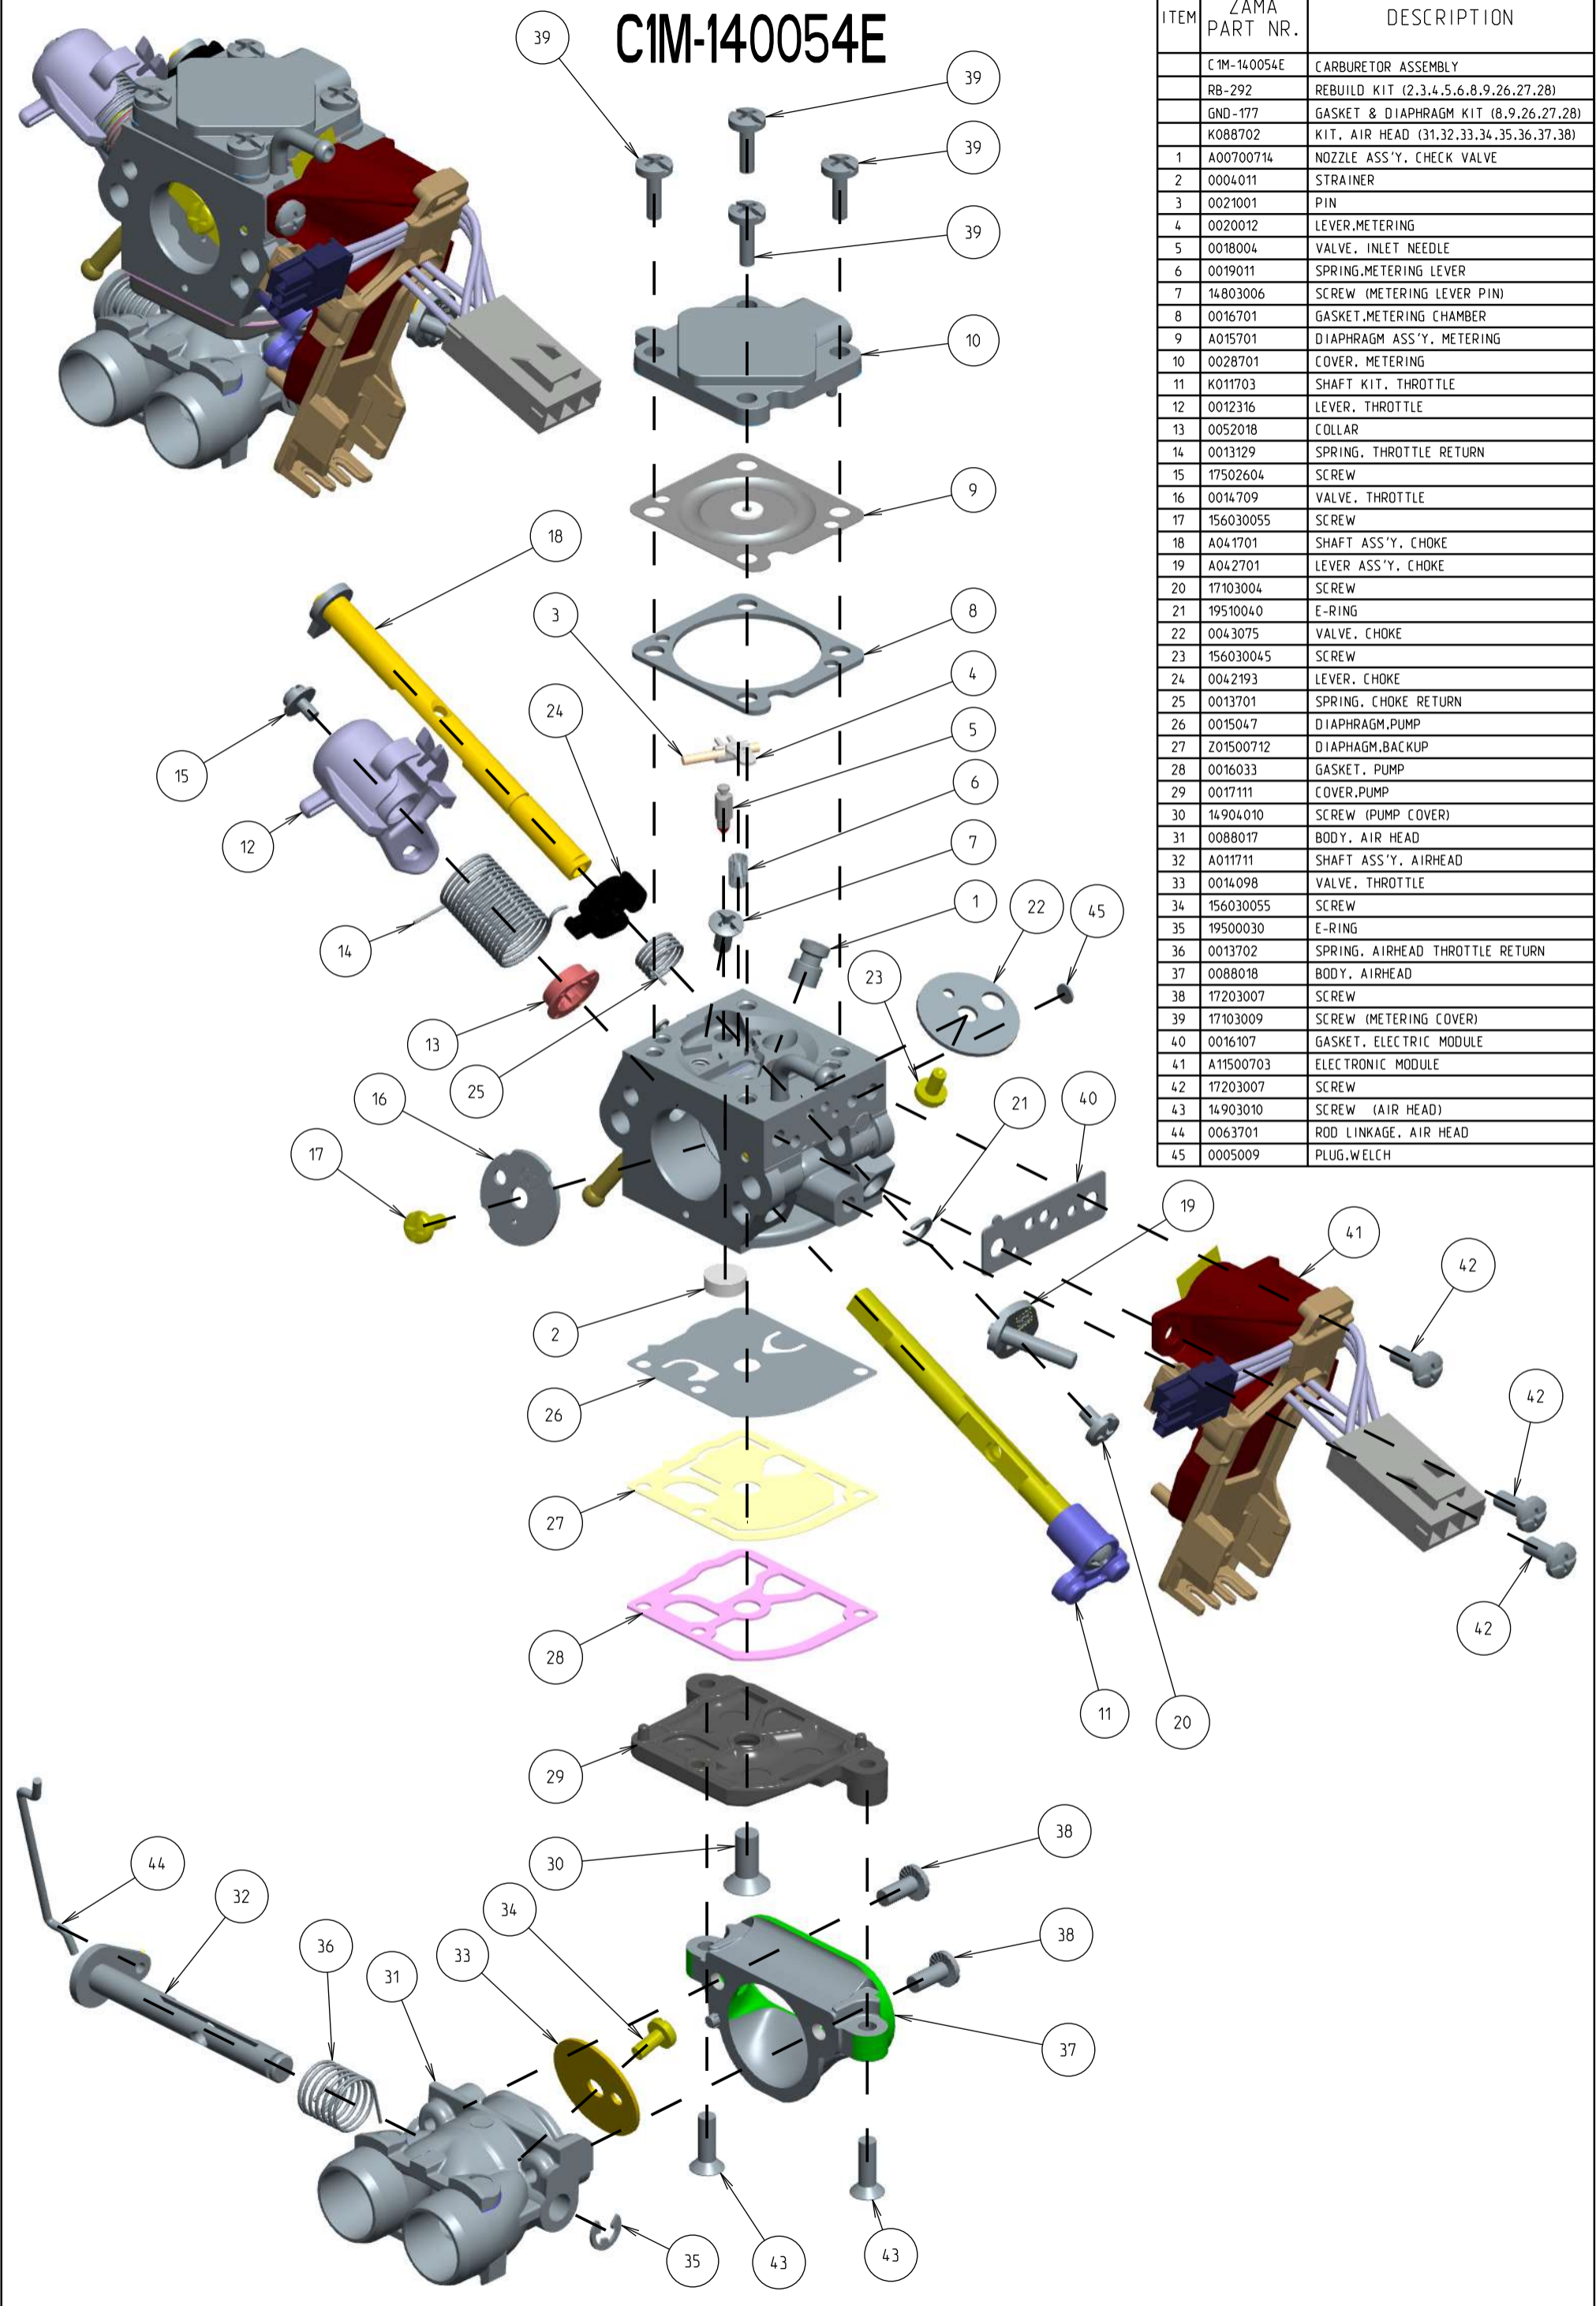

C1M-140054E

ITEM	ZAMA PART NR.	DESCRIPTION
	C1M-140054E	CARBURETOR ASSEMBLY
	RB-292	REBUILD KIT (2.3.4.5.6.8.9.26.27.28)
	GND-177	GASKET & DIAPHRAGM KIT (8.9.26.27.28)
	K088702	KIT, AIR HEAD (31.32.33.34.35.36.37.38)
1	A00700714	NOZZLE ASS'Y, CHECK VALVE
2	0004011	STRAINER
3	0021001	PIN
4	0020012	LEVER,METERING
5	0018004	VALVE, INLET NEEDLE
6	0019011	SPRING,METERING LEVER
7	14803006	SCREW (METERING LEVER PIN)
8	0016701	GASKET,METERING CHAMBER
9	A015701	DIAPHRAGM ASS'Y, METERING
10	0028701	COVER, METERING
11	K011703	SHAFT KIT, THROTTLE
12	0012316	LEVER, THROTTLE
13	0052018	COLLAR
14	0013129	SPRING, THROTTLE RETURN
15	17502604	SCREW
16	0014709	VALVE, THROTTLE
17	156030055	SCREW
18	A041701	SHAFT ASS'Y, CHOKE
19	A042701	LEVER ASS'Y, CHOKE
20	17103004	SCREW
21	19510040	E-RING
22	0043075	VALVE, CHOKE
23	156030045	SCREW
24	0042193	LEVER, CHOKE
25	0013701	SPRING, CHOKE RETURN
26	0015047	DIAPHRAGM,PUMP
27	Z01500712	DIAPHRAGM,BACKUP
28	0016033	GASKET, PUMP
29	0017111	COVER,PUMP
30	14904010	SCREW (PUMP COVER)
31	0088017	BODY, AIR HEAD
32	A011711	SHAFT ASS'Y, AIRHEAD
33	0014098	VALVE, THROTTLE
34	156030055	SCREW
35	19500030	E-RING
36	0013702	SPRING, AIRHEAD THROTTLE RETURN
37	0088018	BODY, AIRHEAD
38	17203007	SCREW
39	17103009	SCREW (METERING COVER)
40	0016107	GASKET, ELECTRIC MODULE
41	A11500703	ELECTRONIC MODULE
42	17203007	SCREW
43	14903010	SCREW (AIR HEAD)
44	0063701	ROD LINKAGE, AIR HEAD
45	0005009	PLUG,WELCH